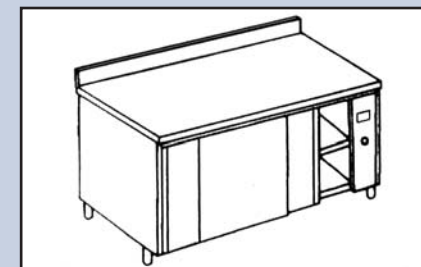

STAINLESS STEEL CABINET TABLE, VENTILATED HEATING

Stainless steel AISI 304 18/10

- Reinforced sliding doors, nylon ball-bearings, self-blocking up of the closing
- Temperature controlled by digital thermostat 0°+80°C
- Ventilated heating by resistance 2000 W, 230 Volt, single-phase
- Reinforced and sound-proofed working top
- Reinforced backsplash, anti-cutting
- Double-thickness slides
- Reinforced, adjustable and slotted middle shelf
- Adjustable feet

TAVOLO ARMADIO RISCALDATO - VENTILATO CON ALZATINA E ANTE TAMBURATE

- GEHEIZTER - BELÜFTETER SCHRANKTISCH MIT ZWEISEITIGER ÖFFNUNG UND DOPPELTÜREN - DIGITAL THERMOSTAT
- HEATED - VENTILATED CABINET TABLE WITH DUAL-FRONT OPENING AND DOUBLE DOORS - DIGITAL THERMOSTAT